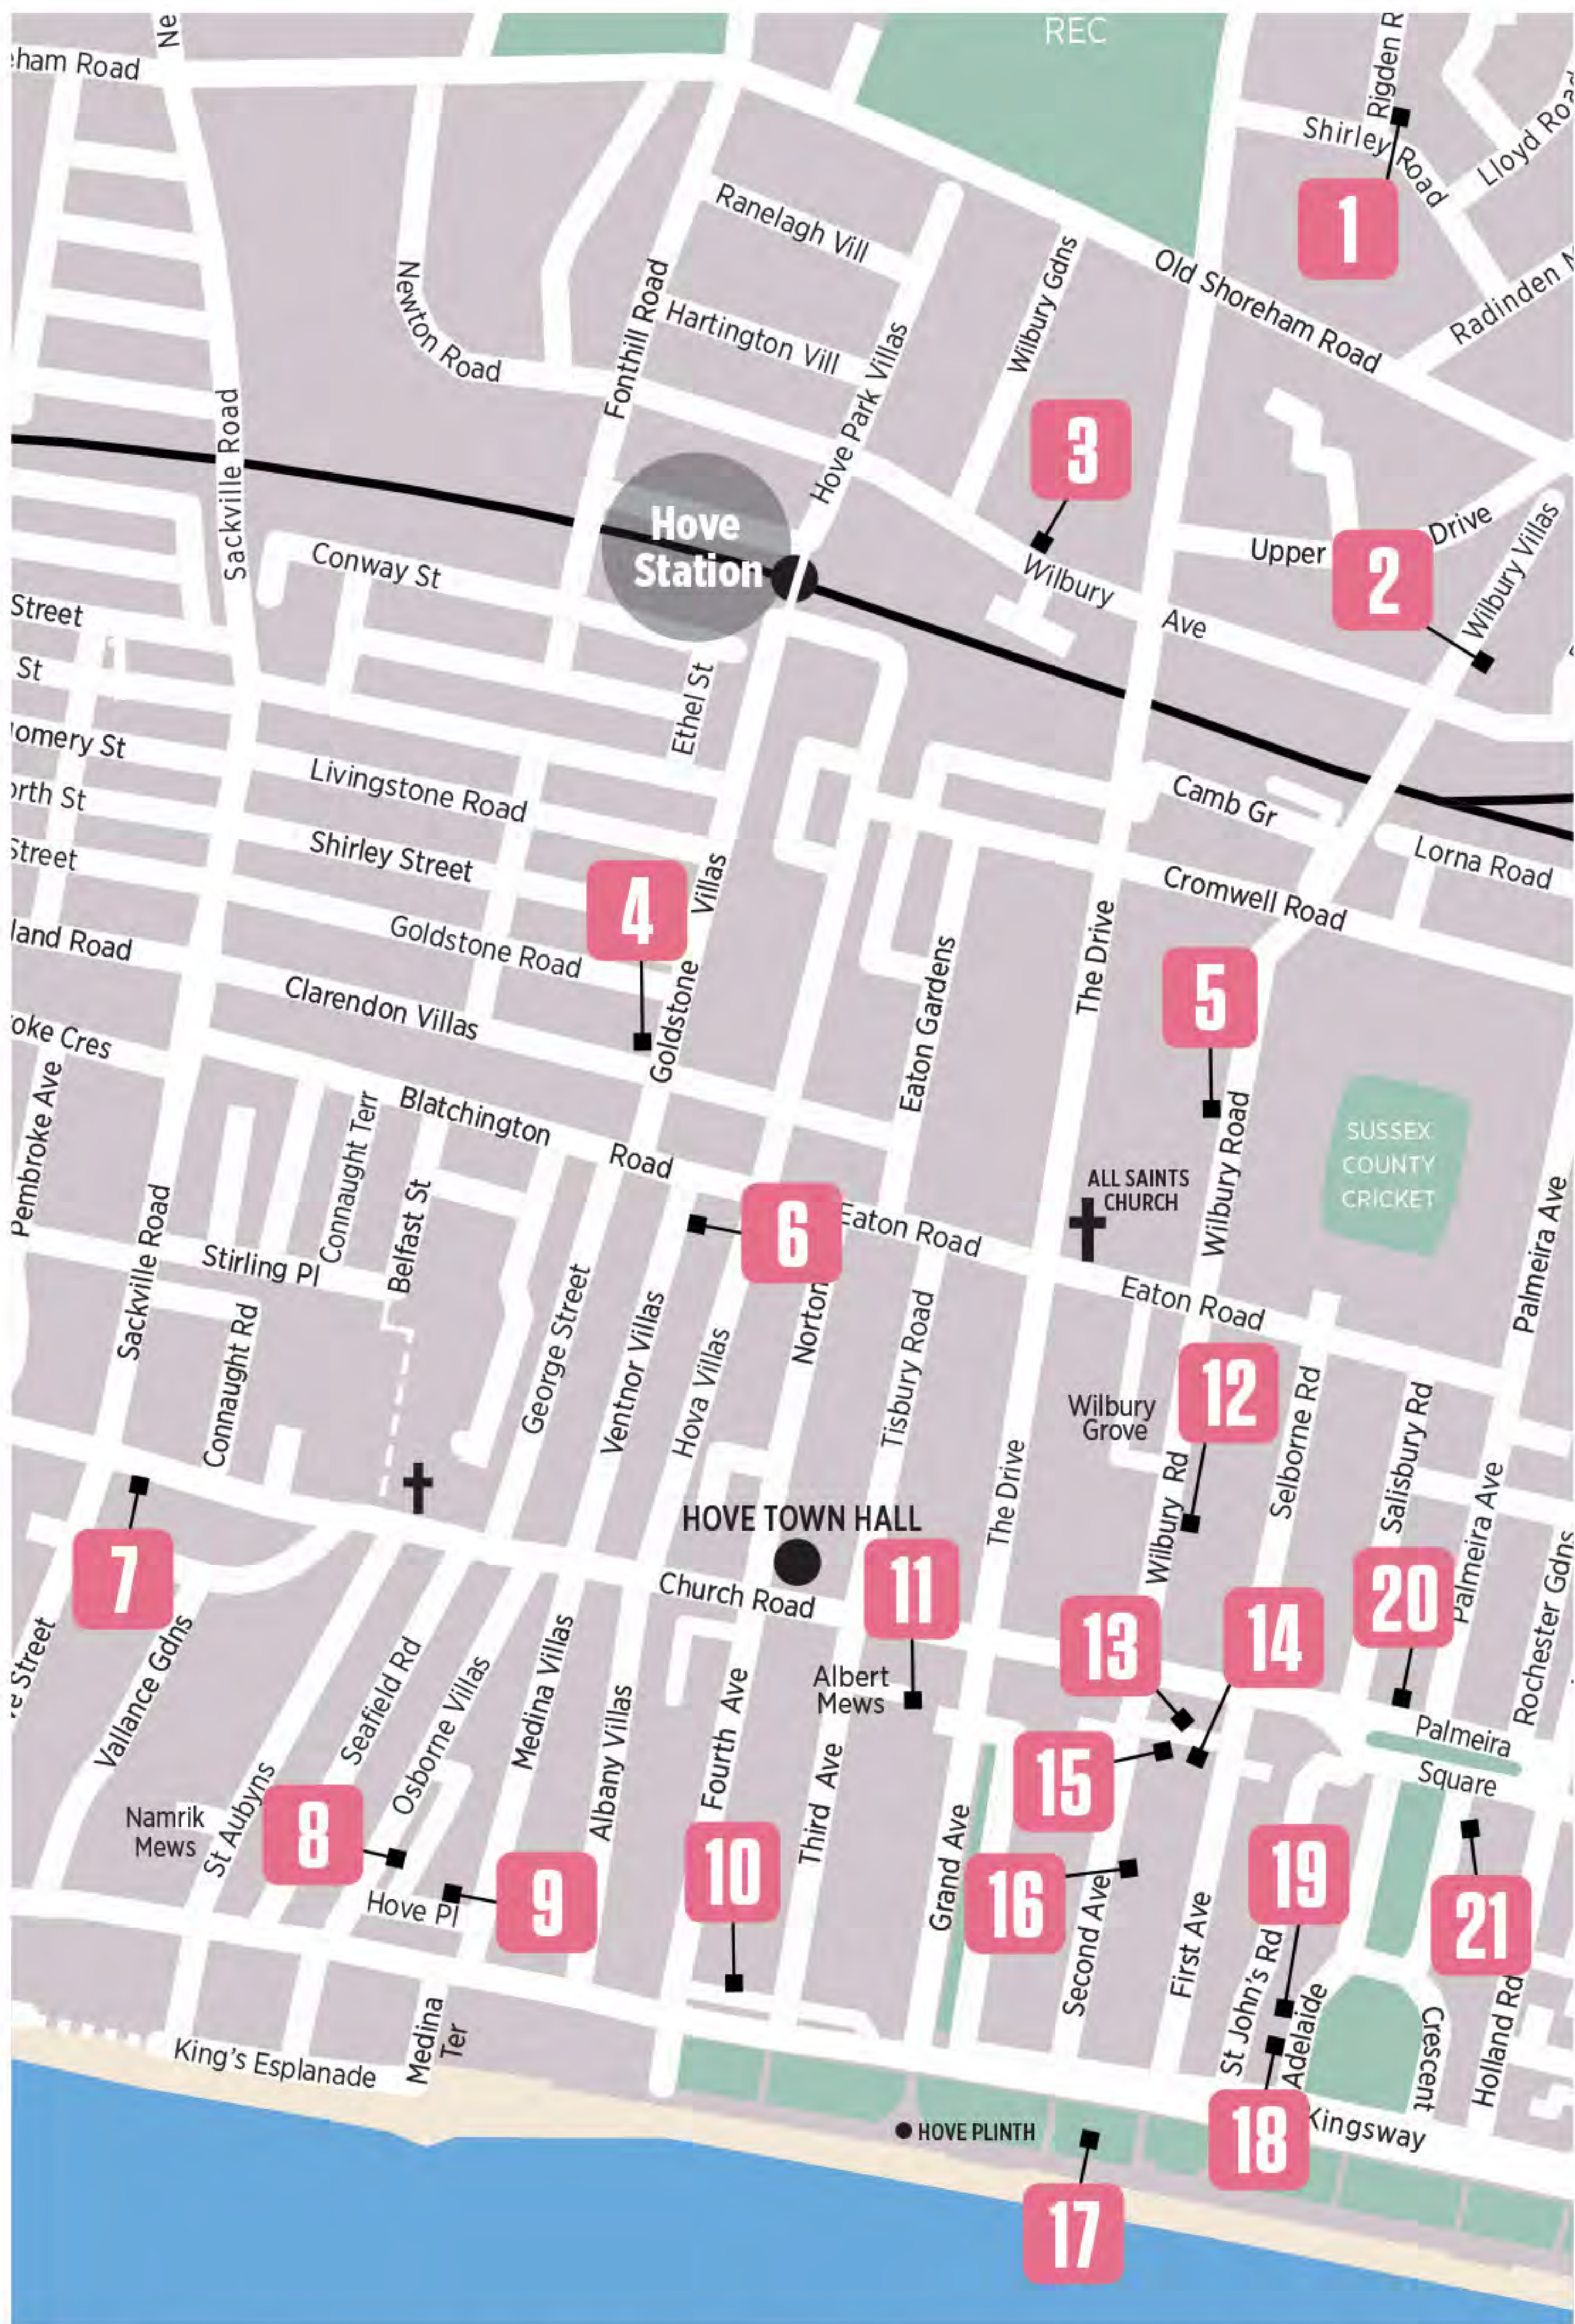

the book nook

Independent Children's Bookshop

www.hovearts.com/trotters-passport

HOVEARTS.com

HOVE ARTS TRAIL 2024

- | | |
|---------------------------------------|---------------------------------------|
| 1 5 AT NO.1 RIGDEN ROAD POP-UP | 12 THE FLAMINGO HOUSE & GARDEN |
| 2 ABSTRACTWILL | 13 THE WALKER GALLERY |
| 3 ART IN BLOOM | 14 8 QUEENS MEWS |
| 4 DION SALVADOR LLOYD | 15 BOOKROOM ART PRESS |
| 5 51 WILBURY ROAD | 16 THE CLAREMONT |
| 6 CARLA ARMOUR | 17 THE WANDERING GALLERY |
| 7 CAFE PORTEUR | 18 CLARA WILKINSON |
| 8 MATT JAMES BROWN | 19 ADELAIDE STUDIO |
| 9 PAUL HOULTON STUDIO | 20 LIFE LOVE AND ME |
| 10 FLAT 1, 11 KINGS GARDENS | 21 NUMBER 10 |
| 11 ALBERT MEWS STUDIO | |